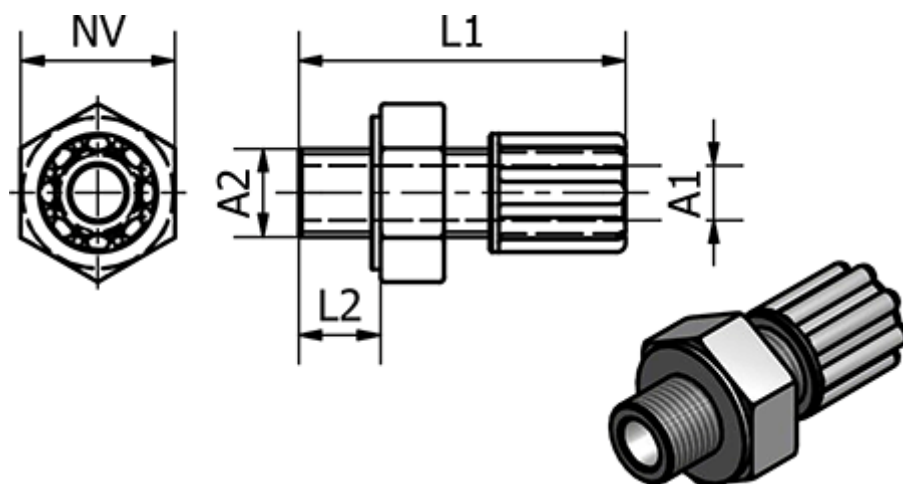

Data Sheet

Article number: 58612001

Description: Push-on 120.01, Ø4/6 - G 1/8"
Straight

Measures

Ext. Hose Diameter A1	= 4/6
L1	= 32
L2	= 8
NV	= 14
Thread A2	= G 1/8"